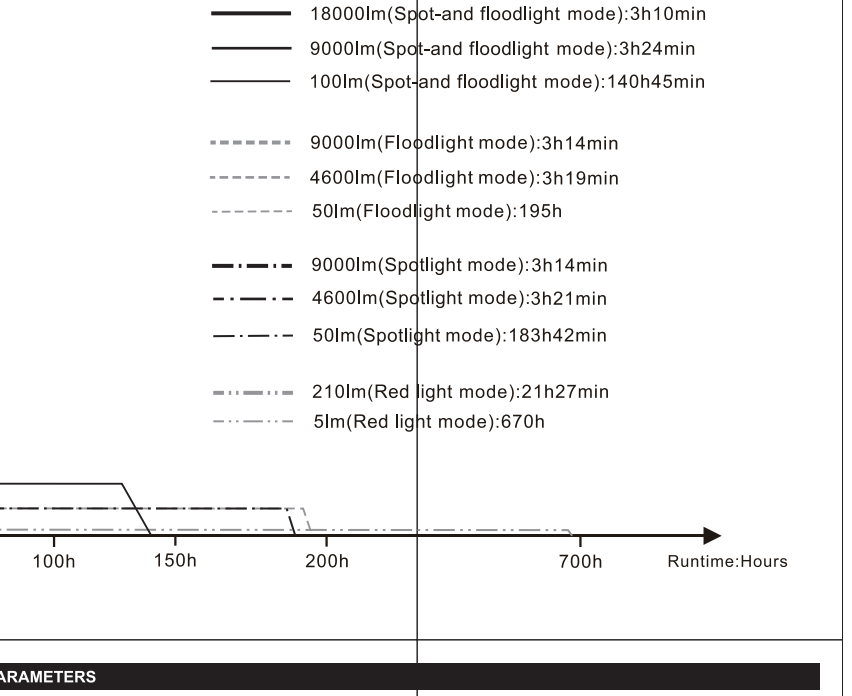

1149.221.186 LR50R V2.0 说明书
105G铜版纸/单黑双面印刷/225*980mm/风琴折5折再4折/风琴折后56*98mm/A1

LR50R V2.0
MULTIPLE-LIGHT-SOURCE SEARCH & RESCUE FLASHLIGHT
18000 LUMENS MAX OUTPUT
846 METERS MAX BEAM DISTANCE

FENIXLIGHT LIMITED
Tel: +86-755-29631163/93 Fax: +86-755-29631181
E-mail: info@fenixlight.com Web: www.fenixlight.com
Address: 38, Bulking A1, 111 Shui Shou Road, Bao'an District, Shenzhen, P.R. China

Table with 3 columns: SPOTLIGHT MODE, FLOODLIGHT MODE, SPOT-AND FLOODLIGHT MODE. Each column has sub-columns for HIGH, MED, and LOW settings, listing beam diameter, runtime, and distance.

Table with 3 columns: RED FLASH MODE, UV LIGHT MODE, SPECIAL MODE. Each column has sub-columns for LOW, MED, and HIGH settings, listing beam diameter, runtime, and distance.