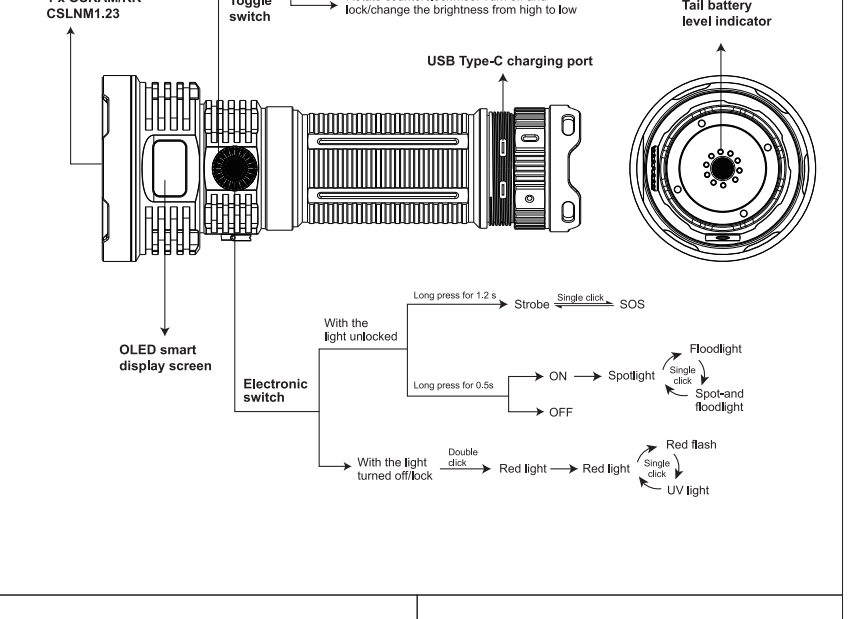

1149.221.186 LR50R V2.0 说明书
105G铜版纸/单黑双面印刷/225*980mm/风琴折5折再4折/风琴折后56*98mm/A1

LR50R V2.0
MULTIPLE-LIGHT-SOURCE SEARCH & RESCUE FLASHLIGHT
18000 LUMENS MAX OUTPUT
846 METERS MAX BEAM DISTANCE

FENIXLIGHT LIMITED
Tel: +86-755-29631163/93 Fax: +86-755-29631181
E-mail: info@fenixlight.com Web: www.fenixlight.com
Address: 38, Bulking A1, 111 Shui Shou Road, Bao'an District, Shenzhen, P.R. China

Table with 3 columns: SPOTLIGHT MODE, FLOODLIGHT MODE, SPOT-AND FLOODLIGHT MODE. Each column has sub-columns for HIGH, MED, and LOW settings, listing beam diameter, runtime, and distance.

Table with 3 columns: RED FLASH MODE, UV LIGHT MODE, SPECIAL MODE. Each column has sub-columns for LOW, MED, and HIGH settings, listing beam diameter, runtime, and distance.